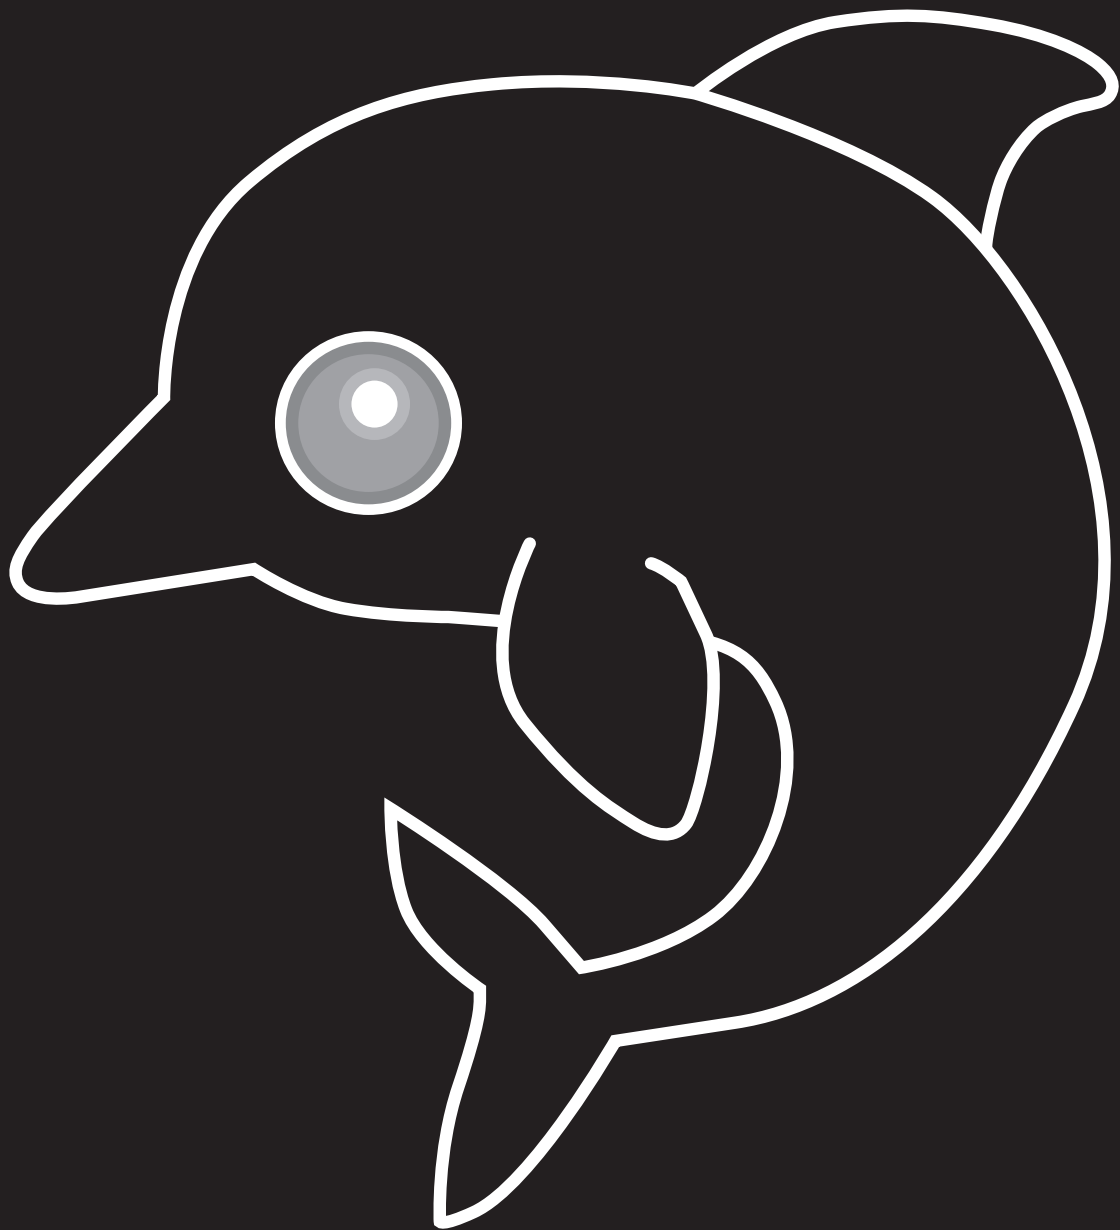

OCULT
COLORING
BOOK

HIDDEN MEANING IN POP CULTURE
TRASH MYSTICISM

The design of the Firefox logo is based on a primordial magical symbol: the ouroboros - a serpent that eats its own tail and symbolizes cyclicality.

The shape of the dolphin emoji is based on the modern yin yang symbol. By the way the WiFi sign references the yin yang as well and with it the yin yang's meaning of interconnectedness.

The monarch butterfly symbolizes the mind control program Project Monarch. Trauma based mind control fragmentizes the mind - in this case a form of bondage that makes the legs of the victim flap like the wings of a butterfly. The pattern of the monarch butterfly represents the victim's scattered mind.

Project Monarch was allegedly developed within the CIA's MKUltra mind control experiments in the early 1950ties.

Brooke Candy, "A Study in Duality", 2015 (0:49)

Higher knowing and the acceptance of the void.